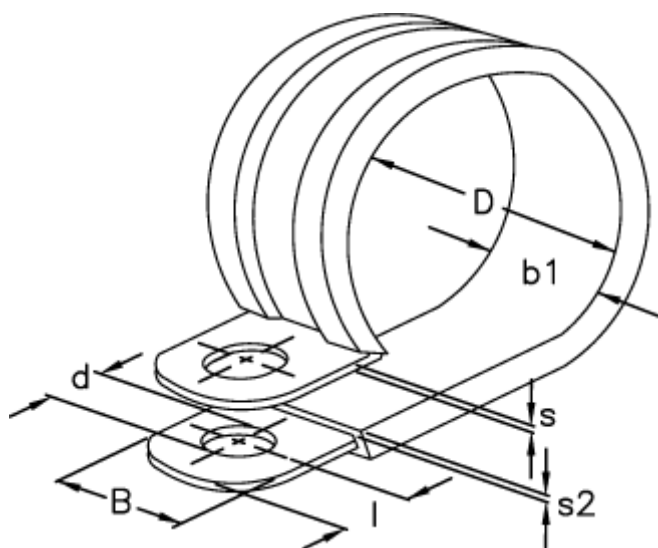

Article number: 029456112016

Description: Norma pipe retaining clip  
RLGU 1. 16/12 W1

## Measures

---

b1	= 15.0
d	= 6.4
Diameter D	= 16
l	= 6
s	= 0.8
s2	= 1.2
Width B	= 12